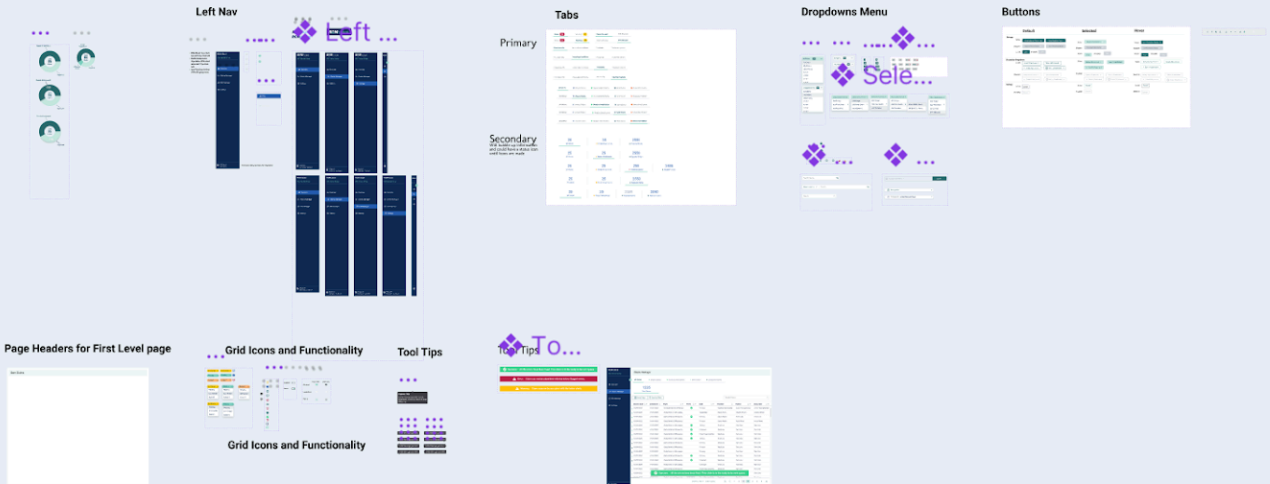

RCM Cloud Figma Highlights

Component Zone

Grids Pages with Nested Components

Claims
Manager

1920x1080

Adding additional functionality

tooltip...

ERA Manager

Goal

Top Nav

1920x1080

Component Zone

Claim detail header. See mockups for Header with Success message

Claim Hea... ...

Containers:
Adjust...

Co...

Add Note

Claim Detail Pages with Nested Components

ERA Detail Pages with Nested Components

Clai...
Claim Detail

Claim Detail/Pr...

Large Screen

Claim Detail

Frame 500